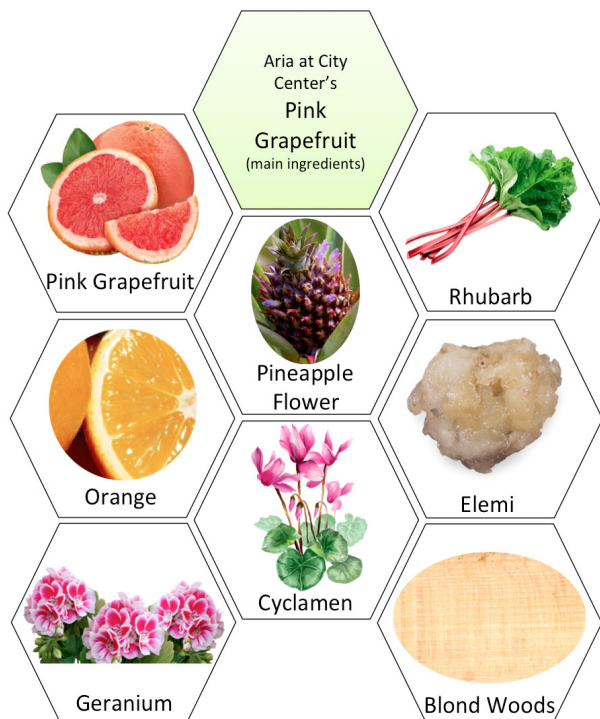

# ARIA AT CITY CENTER'S PINK GRAPEFRUIT

The scent of fresh cut Pink Grapefruit is enhanced with energizing Orange, Pineapple Flower, fresh green Cyclamen and Woods with top notes of Sparkling Pink Grapefruit, Orange, Pineapple Flower, Elemi; mid notes of Rhubarb, Fresh Geraniums, Cyclamen; and base notes of Blushing Musk, Sheer Woods.

The resort's 61 and 51-story towers contain an AAA five diamond hotel with 4,004 guest rooms and suites, 16 restaurants, 10 bars and nightclubs, and a casino with 150,000 sq ft of gaming space.