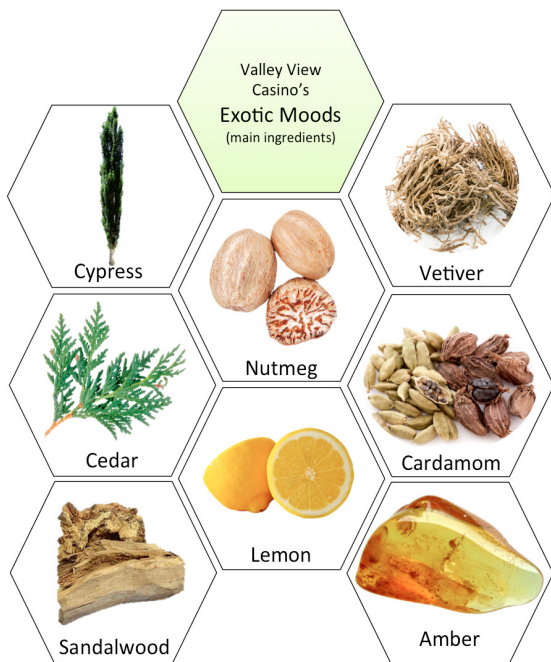

VALLEY VIEW CASINO'S EXOTIC MOODS

Bold blend of Cypress, Cedar, Sandalwood and Nutmeg with a bright accent of Lemon and Vetiver with top notes of Nutmeg, Cardamom, Cypress, Vetiver; mid notes of Lemon, Cedarwood, Woody Accord; and base notes of Sandalwood, Amber, Musk.

Valley View offers a world-class casino in the San Diego area. Experience innovative slot machines, thrilling table games, the most rewarding Players Club around, unparalleled guest service, a separate smoke free casino and more.